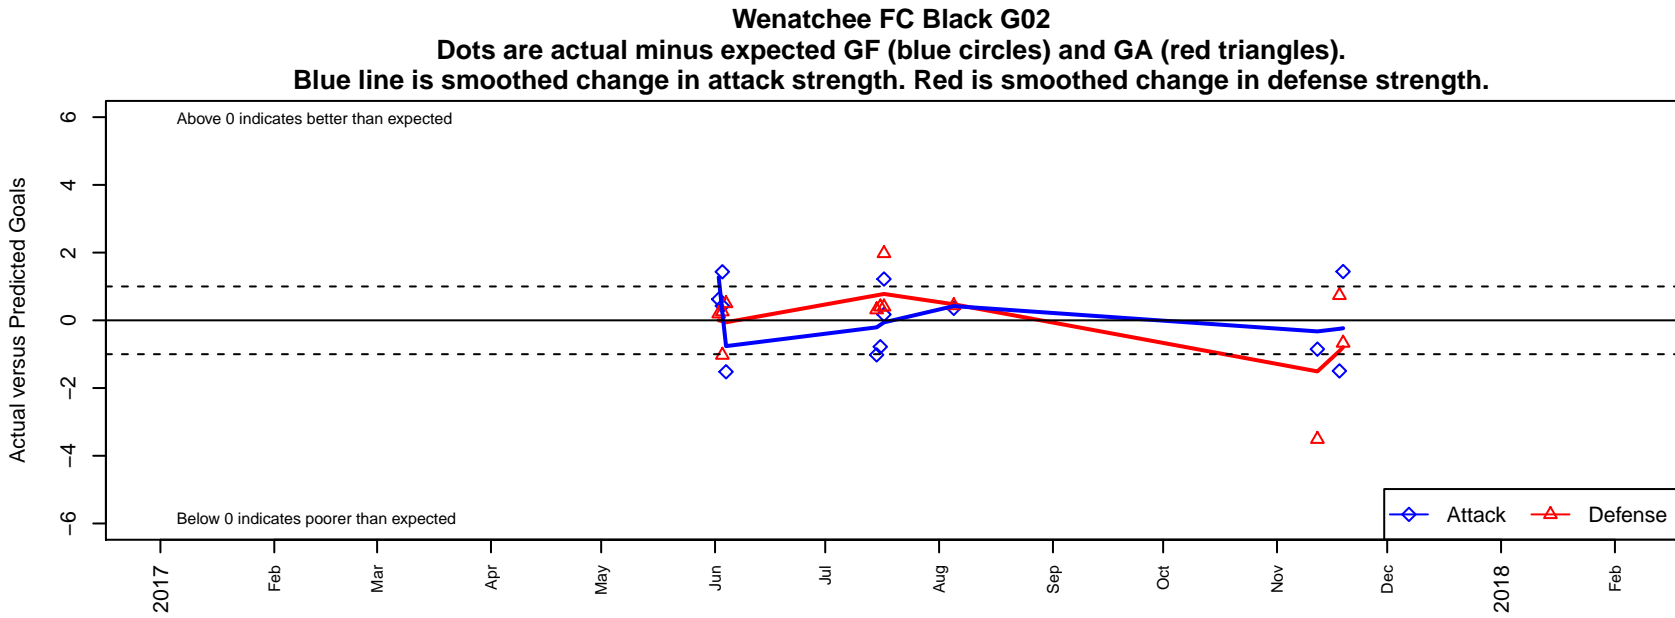

**attack and defense variance (black dot)
relative to other teams
and top 10 in region**

**attack and defense rating
relative to others at age
and all opponents in last 13 months**

Wenatchee FC Black G02

Wenatchee FC
Wenatchee, WA
G02 total strength=1768
attack=28.71 defense=28.62
fall league = PSPL WSPL U16
notes= Lopez-Fishcer 2016

alt names used:
WENATCHEE FC G02 (WA)
Wenatchee FC G02 Black-Lopez

Venues played:
2017 Showcase of Champions U15/16
2017 Nike Crossfire Challenge Gold Group U16
2017 PSPL WSPL U16