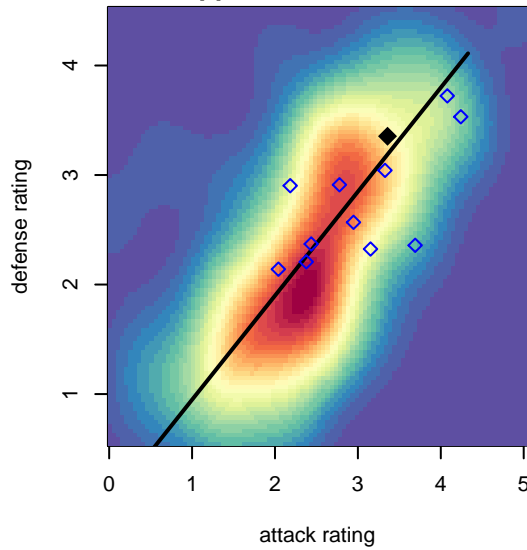

**attack and defense rating
relative to others at age
and all opponents in last 13 months**