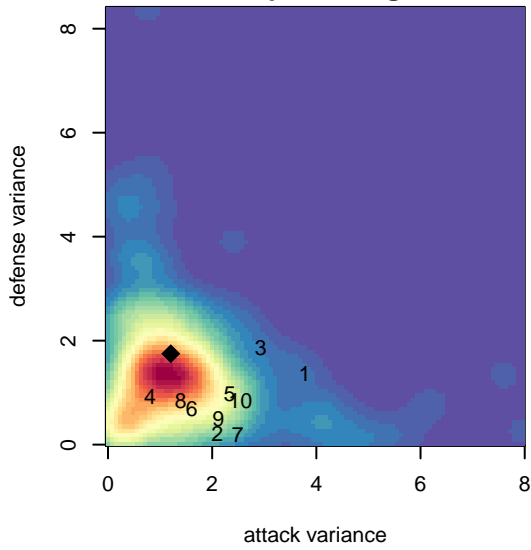

Wenatchee FC Black G02

Wenatchee FC
 Wenatchee, WA
 G02 total strength=1768
 attack=28.71 defense=28.62
 fall league = PSPL WSPL U16
 notes= Lopez-Fishcer 2016

alt names used:
 WENATCHEE FC G02 (WA)
 Wenatchee FC G02 Black-Lopez

Venues played:
 2017 Showcase of Champions U15/16
 2017 Nike Crossfire Challenge Gold Group U16
 2017 PSPL WSPL U16

**attack and defense variance (black dot)
relative to other teams
and top 10 in region**