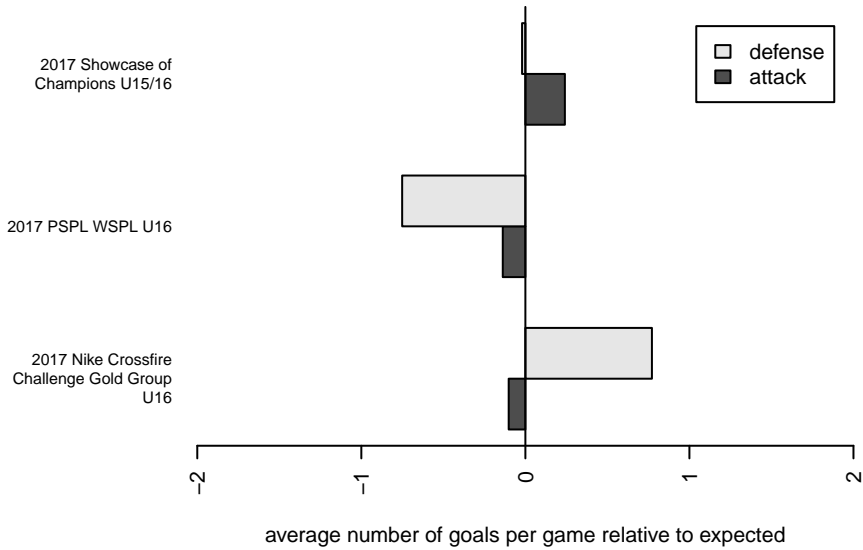

Wenatchee FC Black G02

Wenatchee FC
 Wenatchee, WA
 G02 total strength=1768
 attack=28.71 defense=28.62
 fall league = PSPL WSPL U16
 notes= Lopez-Fishcer 2016

alt names used:
 WENATCHEE FC G02 (WA)
 Wenatchee FC G02 Black-Lopez

Venues played:
 2017 Showcase of Champions U15/16
 2017 Nike Crossfire Challenge Gold Group U16
 2017 PSPL WSPL U16

**attack and defense variance (black dot)
relative to other teams
and top 10 in region**

**attack and defense rating
relative to others at age
and all opponents in last 13 months**

Performance relative to 13 month average

Performance relative to 13 month average

date	home		away		venue	pred.home	pred.away
2017-11-19	Wenatchee FC Black G02	4	MRFC Blue G02	1	2017 PSPL WSPL U16	2.56	0.33
2017-11-18	Wenatchee FC Black G02	0	FPSC Fury Black G02	0	2017 PSPL WSPL U16	1.49	0.74
2017-11-12	NPSA Titans Navy G02	4	Wenatchee FC Black G02	2	2017 PSPL WSPL U16	0.49	2.85
2017-08-05	TC United Navy G02	0	Wenatchee FC Black G02	2	2017 PSPL WSPL U16	0.44	1.65
2017-07-17	San Diego Surf Academy EGSL G02	0	Wenatchee FC Black G02	1	2017 Nike Crossfire Challenge Gold Group	1.98	0.83
2017-07-17	Wenatchee FC Black G02	2	Blackhills FC Black G02	1	2017 Nike Crossfire Challenge Gold Group	0.78	1.40
2017-07-16	Wenatchee FC Black G02	0	Blackhills FC Black G02	1	2017 Nike Crossfire Challenge Gold Group	0.78	1.40
2017-07-15	Wenatchee FC Black G02	1	ISC Gunners A G02	0	2017 Nike Crossfire Challenge Gold Group	2.02	0.31
2017-06-04	Wenatchee FC Black G02	1	ISC Gunners A G03	0	2017 Showcase of Champions U15/16	2.52	0.50
2017-06-03	WA East G02	2	Wenatchee FC Black G02	3	2017 Showcase of Champions U15/16	0.97	2.57
2017-06-03	Wenatchee FC Black G02	5	PCU Red 1 G03	0	2017 Showcase of Champions U15/16	3.57	0.26
2017-06-02	Wenatchee FC Black G02	4	MVP Marauders Navy G03	0	2017 Showcase of Champions U15/16	3.38	0.19