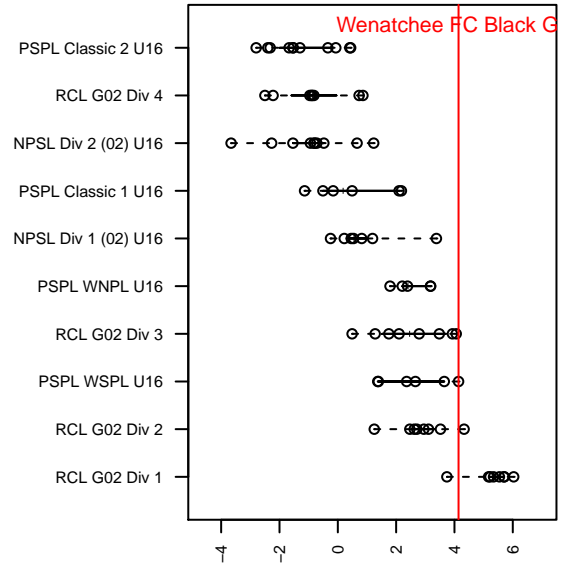

Wenatchee FC Black G02

Wenatchee FC
 Wenatchee, WA
 G02 total strength=1768
 attack=28.71 defense=28.62
 fall league = PSPL WSPL U16
 notes= Lopez-Fishcer 2016

alt names used:
 WENATCHEE FC G02 (WA)
 Wenatchee FC G02 Black-Lopez

Venues played:
 2017 Showcase of Champions U15/16
 2017 Nike Crossfire Challenge Gold Group U16
 2017 PSPL WSPL U16

**attack and defense variance (black dot)
relative to other teams
and top 10 in region**

**attack and defense rating
relative to others at age
and all opponents in last 13 months**

Performance relative to 13 month average

Performance relative to 13 month average

date	home		away		venue	pred.home	pred.away
2017-11-19	Wenatchee FC Black G02	4	MRFC Blue G02	1	2017 PSPL WSPL U16	2.56	0.33
2017-11-18	Wenatchee FC Black G02	0	FPSC Fury Black G02	0	2017 PSPL WSPL U16	1.49	0.74
2017-11-12	NPSA Titans Navy G02	4	Wenatchee FC Black G02	2	2017 PSPL WSPL U16	0.49	2.85
2017-08-05	TC United Navy G02	0	Wenatchee FC Black G02	2	2017 PSPL WSPL U16	0.44	1.65
2017-07-17	San Diego Surf Academy EGSL G02	0	Wenatchee FC Black G02	1	2017 Nike Crossfire Challenge Gold Group	1.98	0.83
2017-07-17	Wenatchee FC Black G02	2	Blackhills FC Black G02	1	2017 Nike Crossfire Challenge Gold Group	0.78	1.40
2017-07-16	Wenatchee FC Black G02	0	Blackhills FC Black G02	1	2017 Nike Crossfire Challenge Gold Group	0.78	1.40
2017-07-15	Wenatchee FC Black G02	1	ISC Gunners A G02	0	2017 Nike Crossfire Challenge Gold Group	2.02	0.31
2017-06-04	Wenatchee FC Black G02	1	ISC Gunners A G03	0	2017 Showcase of Champions U15/16	2.52	0.50
2017-06-03	WA East G02	2	Wenatchee FC Black G02	3	2017 Showcase of Champions U15/16	0.97	2.57
2017-06-03	Wenatchee FC Black G02	5	PCU Red 1 G03	0	2017 Showcase of Champions U15/16	3.57	0.26
2017-06-02	Wenatchee FC Black G02	4	MVP Marauders Navy G03	0	2017 Showcase of Champions U15/16	3.38	0.19