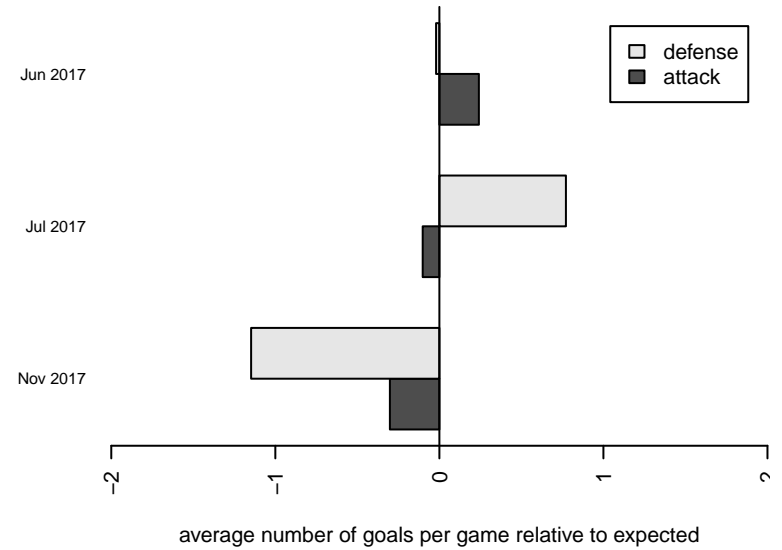

Wenatchee FC Black G02

Wenatchee FC
 Wenatchee, WA
 G02 total strength=1768
 attack=28.71 defense=28.62
 fall league = PSPL WSPL U16
 notes= Lopez-Fishcer 2016

alt names used:
 WENATCHEE FC G02 (WA)
 Wenatchee FC G02 Black-Lopez

Venues played:
 2017 Showcase of Champions U15/16
 2017 Nike Crossfire Challenge Gold Group U16
 2017 PSPL WSPL U16

**attack and defense variance (black dot)
relative to other teams
and top 10 in region**

**attack and defense rating
relative to others at age
and all opponents in last 13 months**

Performance relative to 13 month average

Performance relative to 13 month average

date	home		away		venue	pred.home	pred.away
2017-11-19	Wenatchee FC Black G02	4	MRFC Blue G02	1	2017 PSPL WSPL U16	2.56	0.33
2017-11-18	Wenatchee FC Black G02	0	FPSC Fury Black G02	0	2017 PSPL WSPL U16	1.49	0.74
2017-11-12	NPSA Titans Navy G02	4	Wenatchee FC Black G02	2	2017 PSPL WSPL U16	0.49	2.85
2017-08-05	TC United Navy G02	0	Wenatchee FC Black G02	2	2017 PSPL WSPL U16	0.44	1.65
2017-07-17	San Diego Surf Academy EGSL G02	0	Wenatchee FC Black G02	1	2017 Nike Crossfire Challenge Gold Group	1.98	0.83
2017-07-17	Wenatchee FC Black G02	2	Blackhills FC Black G02	1	2017 Nike Crossfire Challenge Gold Group	0.78	1.40
2017-07-16	Wenatchee FC Black G02	0	Blackhills FC Black G02	1	2017 Nike Crossfire Challenge Gold Group	0.78	1.40
2017-07-15	Wenatchee FC Black G02	1	ISC Gunners A G02	0	2017 Nike Crossfire Challenge Gold Group	2.02	0.31
2017-06-04	Wenatchee FC Black G02	1	ISC Gunners A G03	0	2017 Showcase of Champions U15/16	2.52	0.50
2017-06-03	WA East G02	2	Wenatchee FC Black G02	3	2017 Showcase of Champions U15/16	0.97	2.57
2017-06-03	Wenatchee FC Black G02	5	PCU Red 1 G03	0	2017 Showcase of Champions U15/16	3.57	0.26
2017-06-02	Wenatchee FC Black G02	4	MVP Marauders Navy G03	0	2017 Showcase of Champions U15/16	3.38	0.19